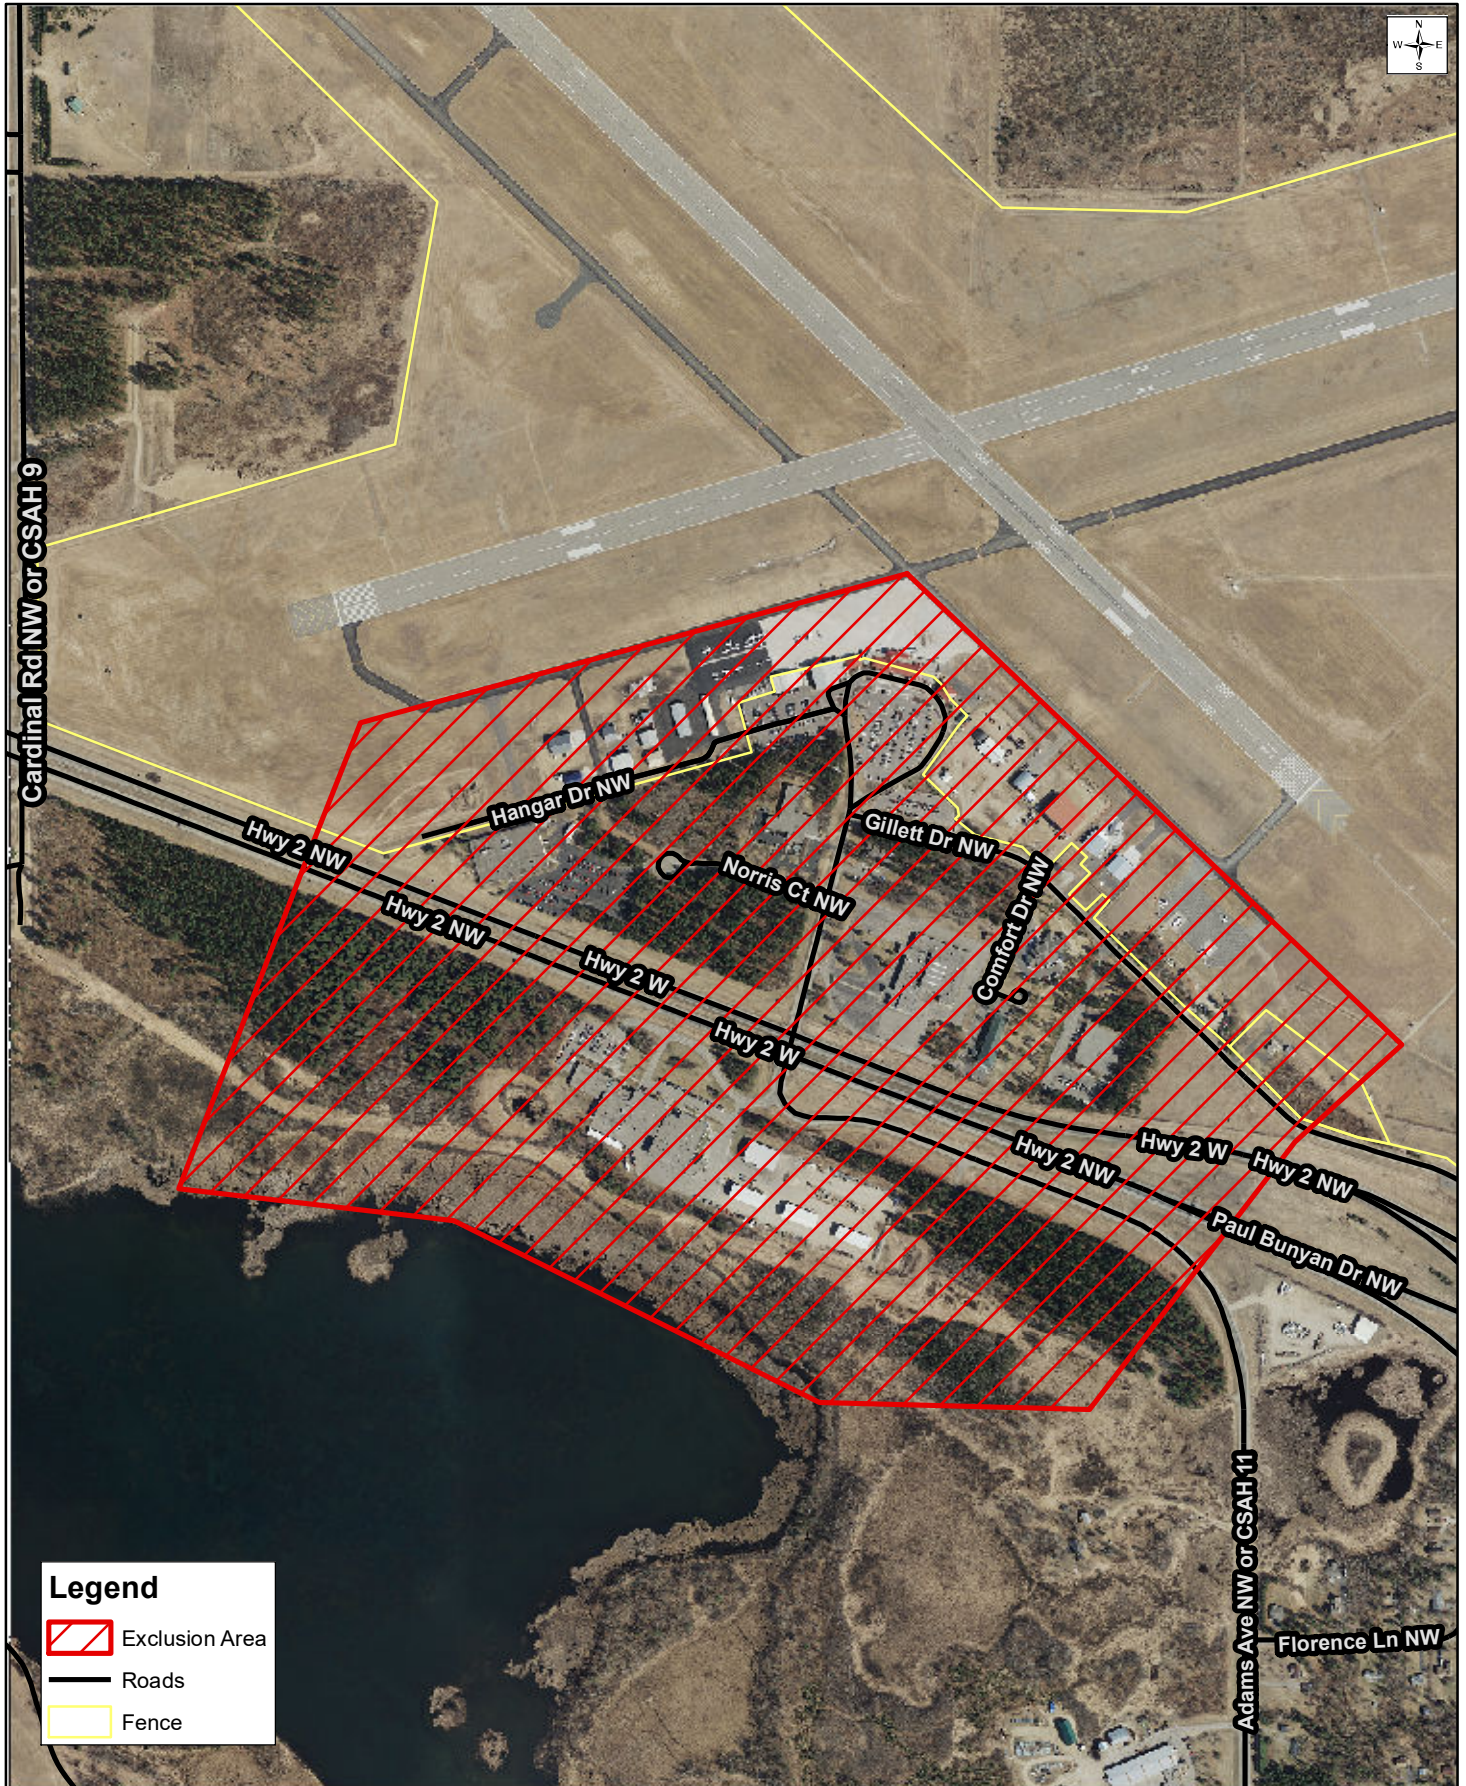

Bemidji Regional Airport

Legend

-  Exclusion Area
-  Roads
-  Fence

0 500 1,000 2,000 3,000 4,000 Feet